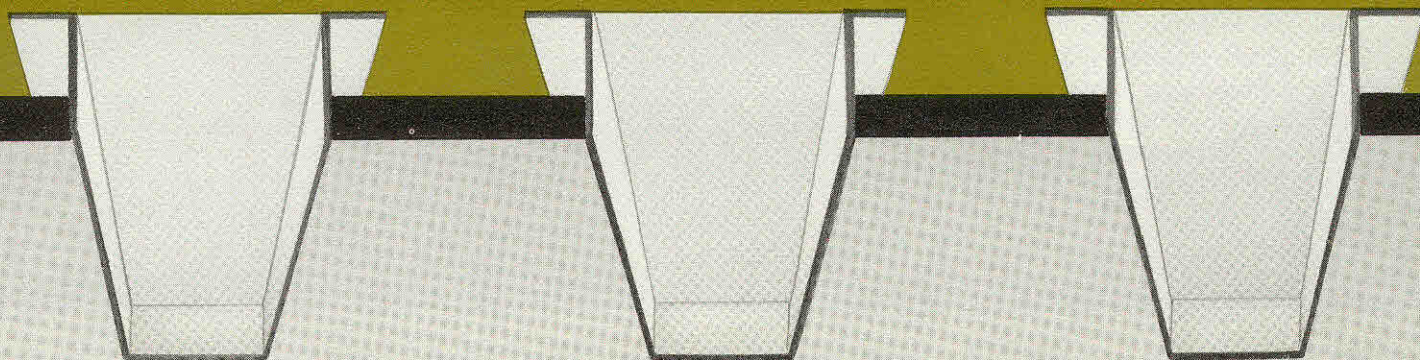

TM

PANELUME

REGRESSED FLANGELESS TROFFER

**LEGION
LIGHTING
CO. INC.**

221 Glenmore Avenue, Brooklyn, N. Y.

**TOMORROW'S
LIGHTING TODAY**

panelume

Joining Detail:

Extruded aluminum trim butts when used in rows. Diffusers butt with no visible metal or hardware.

AN ARCHITECT'S DREAM AN ENGINEER'S DELIGHT

The regressed flangeless PANELUME is the unique design of lighting large luminous areas with no obtrusive hardware.

With barely a trace of a lighting fixture these rigidly constructed PANELUMES provide shadowless soft glare-free light without sacrificing the high levels of general illumination.

PANELUMES provide an opportunity for the Architect to achieve unusual ceiling effects, but still permits the Engineer maximum control over the required footcandle levels.

The total effect is a ceiling of unexcelled beauty with functional design.