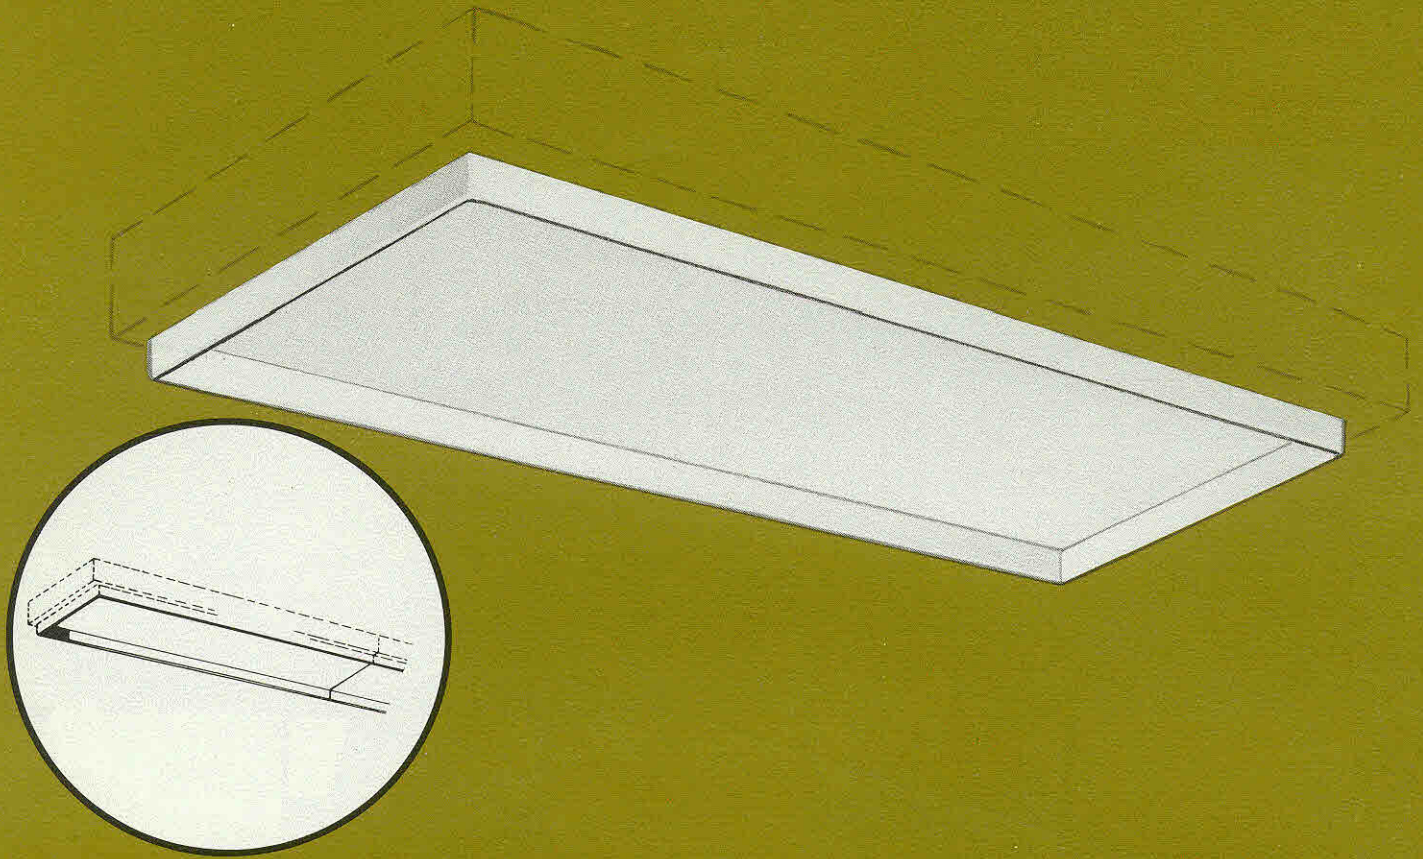

panelume

Joining Detail:

Extruded aluminum trim butts when used in rows. Diffusers butt with no visible metal or hardware.

AN ARCHITECT'S DREAM AN ENGINEER'S DELIGHT

The regressed flangeless PANELUME is the unique design of lighting large luminous areas with no obtrusive hardware.

With barely a trace of a lighting fixture these rigidly constructed PANELUMES provide shadowless soft glare-free light without sacrificing the high levels of general illumination.

PANELUMES provide an opportunity for the Architect to achieve unusual ceiling effects, but still permits the Engineer maximum control over the required footcandle levels.

The total effect is a ceiling of unexcelled beauty with functional design.