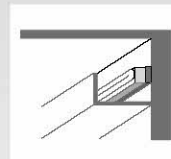

Cove-Illume™

FLUORESCENT
COVE
LIGHTING

SELECTOR GUIDE

APPLICATIONS :

- *Commercial Lighting*
- *Valances*
- *Coves & Soffits*

**SIDE
MOUNT**