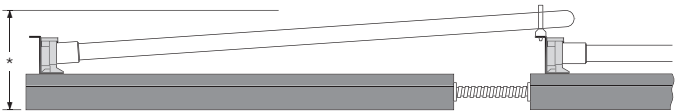

Curve it your way!

Unlimited Radius Configurations

UP – DOWN, ALL AROUND

1500 CHANNEL (END VIEW)

TYPE AF 1500

FLEXIBLE END TO END (available in 8 ft. lengths, assembled)

* = 2⁵/₈" Sockets: G23d, GX23d / 3" Socket: 2G11

TYPE BF 1500

FLEXIBLE CONTINUOUS (available in 8 ft. lengths, assembled)

* = 4¹/₄" Sockets: G23d, GX23d, 2G11

TYPE CE 1500

CONTINUOUS END TO END

* = 2⁵/₈" Sockets: G23d, GX23d / 3" Socket: 2G11

TYPE DC 1500