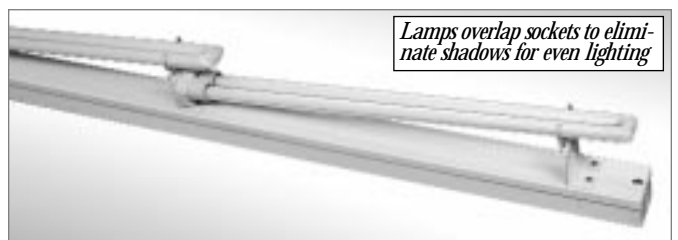

Curve it your way!

Unlimited Radius Configurations

UP – DOWN, ALL AROUND

1500 CHANNEL (END VIEW)

TYPE AF 1500

FLEXIBLE END TO END (available in 8 ft. lengths, assembled)

* = 2⁵/₈" Sockets: G23d, GX23d / 3" Socket: 2G11

TYPE BF 1500

FLEXIBLE CONTINUOUS (available in 8 ft. lengths, assembled)

* = 4¹/₄" Sockets: G23d, GX23d, 2G11

TYPE CE 1500

CONTINUOUS END TO END

* = 2⁵/₈" Sockets: G23d, GX23d / 3" Socket: 2G11

TYPE DC 1500