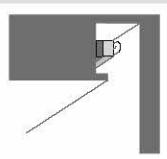

**CONCEALED
MOUNT**

LEGION®
LIGHTING CO., INC.