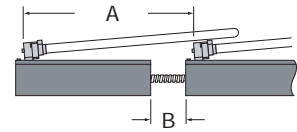

TYPE CE 1500 FLUORESCENT SERIES ORDERING DATA

EXAMPLE: DC1500-18TT EBX 120 + RUN LENGTH

Type	Wattage	Lamp Type	Ballast	Voltage
CE 1500	+ 18	+ TT	+ EBX	+ 120
CE 1500 Channel	+ 18 watts	+ Twin Tube Fluorescent	+ Electronic 1 or 2 Lamps	+ 120 volts

CAT. NO.	LAMP/LUMENS	RATED LIFE	SOCKET	BALLAST	DIMENSIONS
COMPACT FLUORESCENT			BASE	VOLTAGE	A
CE 1500-7CF	7WCF/400	10,000 hrs.	G23d	MAG 120	5"
CE 1500-9CF	9WCF/600	10,000 hrs.	G23d	MAG 120	8"
CE 1500-13CF	13WCF/950	10,000 hrs.	GX23d	MAG 120	9"
CE 1500-18TT	18WCF/1250	12,000 hrs.	2G11	EBX 120	11"
CE 1500-24/27TT	24/27TT/1800	12,000 hrs.	2G11	EBX 120	14"
CE 1500-36/39TT	36/39TT/2900	12,000 hrs.	2G11	EBX 120	18"
CE 1500-40TT	40WTT/3150	20,000 hrs.	2G11	EBX 120	24"
CE 1500-50TT	50WTT/4800	14,000 hrs.	2G11	EBX 120	24"
CE 1500-55TT	55WTT/4800	12,000 hrs.	2G11	EBX 120	24"