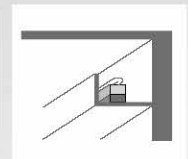

**BOTTOM
MOUNT**