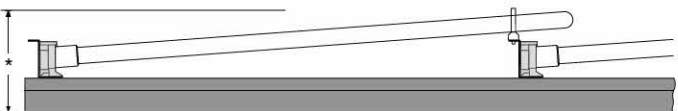

* = 4¹/₄" Sockets: G23d, GX23d, 2G11