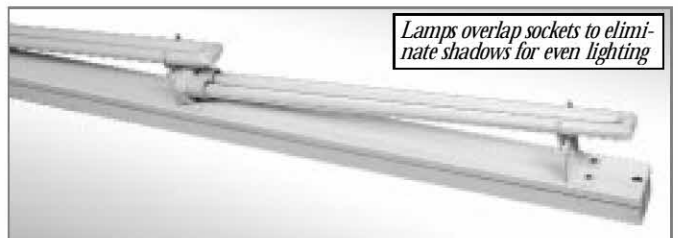

Curve it your way!
Unlimited Radius Configurations

UP – DOWN, ALL AROUND

1500 CHANNEL (END VIEW)

TYPE AF 1500

FLEXIBLE END TO END (available in 8 ft. lengths, assembled)

* = 2⁵/₈" Sockets: G23d, GX23d / 3" Socket: 2G11

TYPE BF 1500

FLEXIBLE CONTINUOUS (available in 8 ft. lengths, assembled)

* = 4¹/₄" Sockets: G23d, GX23d, 2G11

TYPE CE 1500

CONTINUOUS END TO END

* = 2⁵/₈" Sockets: G23d, GX23d / 3" Socket: 2G11

TYPE DC 1500