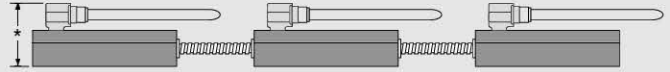

Curve it your way!
Unlimited Radius Configurations

UP – DOWN, ALL AROUND

1500 CHANNEL (END VIEW)

TYPE AF 1500

FLEXIBLE END TO END (available in 8 ft. lengths, assembled)

* = 2⁵/₈" Sockets: G23d, GX23d / 3" Socket: 2G11

TYPE BF 1500

FLEXIBLE CONTINUOUS (available in 8 ft. lengths, assembled)

* = 4¹/₄" Sockets: G23d, GX23d, 2G11

TYPE CE 1500

CONTINUOUS END TO END

* = 2⁵/₈" Sockets: G23d, GX23d / 3" Socket: 2G11

TYPE DC 1500