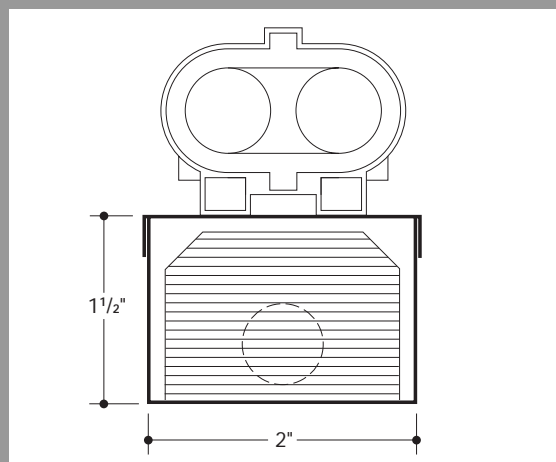

Curve it your way!

Unlimited Radius Configurations

UP – DOWN, ALL AROUND

1500 CHANNEL (END VIEW)

TYPE AF 1500

FLEXIBLE END TO END (available in 8 ft. lengths, assembled)

* = 2⁵/₈" Sockets: G23d, GX23d / 3" Socket: 2G11