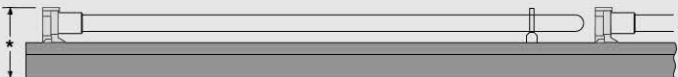

Curve it your way!
Unlimited Radius Configurations

UP – DOWN, ALL AROUND

1500 CHANNEL (END VIEW)

TYPE AF 1500

FLEXIBLE END TO END (available in 8 ft. lengths, assembled)

* = 2⁵/₈" Sockets: G23d, GX23d / 3" Socket: 2G11

TYPE BF 1500

FLEXIBLE CONTINUOUS (available in 8 ft. lengths, assembled)

* = 4¹/₄" Sockets: G23d, GX23d, 2G11

TYPE CE 1500

CONTINUOUS END TO END

* = 2⁵/₈" Sockets: G23d, GX23d / 3" Socket: 2G11

TYPE DC 1500