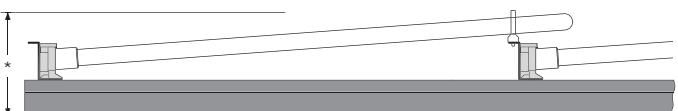

* = 4¹/₄" Sockets: G23d, GX23d, 2G11