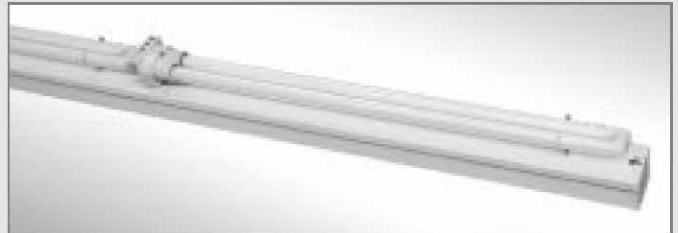

Curve it your way!
Unlimited Radius Configurations

UP – DOWN, ALL AROUND

1500 CHANNEL (END VIEW)

TYPE AF 1500

FLEXIBLE END TO END (available in 8 ft. lengths, assembled)

* = 2⁵/₈" Sockets: G23d, GX23d / 3" Socket: 2G11

TYPE BF 1500

FLEXIBLE CONTINUOUS (available in 8 ft. lengths, assembled)

* = 4¹/₄" Sockets: G23d, GX23d, 2G11

TYPE CE 1500

CONTINUOUS END TO END

* = 2⁵/₈" Sockets: G23d, GX23d / 3" Socket: 2G11

TYPE DC 1500