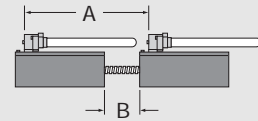

TYPE AF 1500 FLUORESCENT SERIES ORDERING DATA

EXAMPLE: AF1500-113CF MAG 120 + RUN LENGTH

Type	Wattage	Lamp Type	Ballast	Voltage
AF 1500	+ 13	+ CF	+ MAG	+ 120
AF 1500 Channel	+ 13 watts	+ Compact Fluorescent	+ Magnetic 1 Lamp	+ 120 volts

CAT. NO.	LAMP/LUMENS	RATED LIFE	SOCKET	BALLAST	DIMENSIONS		MINIMUM RADIUS
COMPACT FLUORESCENT			BASE	VOLTAGE	A	B	
AF 1500-17CF	1-7WCF/400	10,000 hrs.	G23d	MAG 120	9"	3"	18"
AF 1500-19CF	1-19WCF/600	10,000 hrs.	G23d	MAG 120	9"	3"	18"
AF 1500-113CF	1-13WCF/950	10,000 hrs.	GX23d	MAG 120	9"	3"	18"
AF 1500-118TT	1-18WTT/1250	12,000 hrs.	2G11	EBX 120	11"	3"	36"
AF 1500-124/27TT	1-24W/27WTT/1800	12,000 hrs.	2G11	EBX 120	14"	3"	36"
AF 1500-136/39TT	1-36W/39WTT/2900	12,000 hrs.	2G11	EBX 120	18"	3"	36"
AF 1500-140TT	1-40WTT/3150	20,000 hrs.	2G11	EBX 120	23"	3"	36"
AF 1500-150TT	1-50WTT/4800	14,000 hrs.	2G11	EBX 120	23"	3"	36"
AF 1500-155TT	1-55WTT/4800	12,000 hrs.	2G11	EBX 120	23"	3"	36"

Featuring Individual Ballasts

TYPE BF 1500 FLUORESCENT SERIES ORDERING DATA

EXAMPLE: BF1500-140TT EBX 120 + RUN LENGTH

Type	Wattage	Lamp Type	Ballast	Voltage
BF 1500	+ 40	+ TT	+ EBX	+ 120
BF 1500 Channel	+ 40 watts	+ Twin Tube Fluorescent	+ Electronic 1 Lamp	+ 120 volts

CAT. NO.	LAMP/LUMENS	RATED LIFE	SOCKET	BALLAST	DIMENSIONS		MINIMUM RADIUS
COMPACT FLUORESCENT			BASE	VOLTAGE	A	B	
BF 1500-113CF	1-13WCF/950	10,000 hrs.	GX23d	MAG 120	9"	3"	18"
BF 1500-118TT	1-18WTT/1250	12,000 hrs.	2G11	EBX 120	10"	3"	36"
BF 1500-124/27TT	1-24W/27WTT/1800	12,000 hrs.	2G11	EBX 120	13"	3"	36"
BF 1500-136/39TT	1-36W/39WTT/2900	12,000 hrs.	2G11	EBX 120	16"	3"	36"
BF 1500-140TT	1-40WTT/3150	20,000 hrs.	2G11	EBX 120	21"	3"	36"
BF 1500-150TT	1-50WTT/4800	14,000 hrs.	2G11	EBX 120	21"	3"	36"
BF 1500-155TT	1-55WTT/4800	12,000 hrs.	2G11	EBX 120	21"	3"	36"

Featuring Individual Ballasts