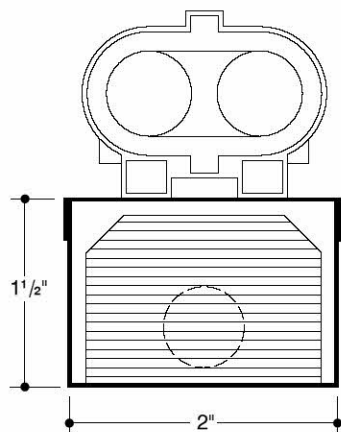

Curve it your way!
Unlimited Radius Configurations

UP – DOWN, ALL AROUND

1500 CHANNEL (END VIEW)

TYPE AF 1500

FLEXIBLE END TO END (available in 8 ft. lengths, assembled)

* = 2⁵/₈" Sockets: G23d, GX23d / 3" Socket: 2G11