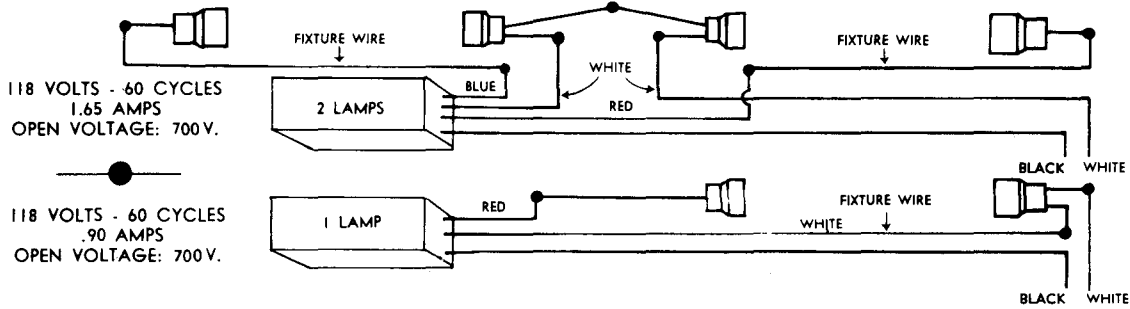

- AN - Aluminum nuts
- AS - Aluminum screws
- SS - Stainless screws

**WARNING: RISK OF FIRE AND ELECTRIC SHOCK. THIS PRODUCT IS TO BE INSTALLED BY A QUALIFIED ELECTRICIAN ONLY.**

# WIRING DIAGRAM

## LOW TEMPERATURE - FLUORESCENT - BALLAST

SLIMLINE

430 M.A.

H.O.

- RAPID START -

800 M.A.

S.H.O.

- POWER GROOVE -